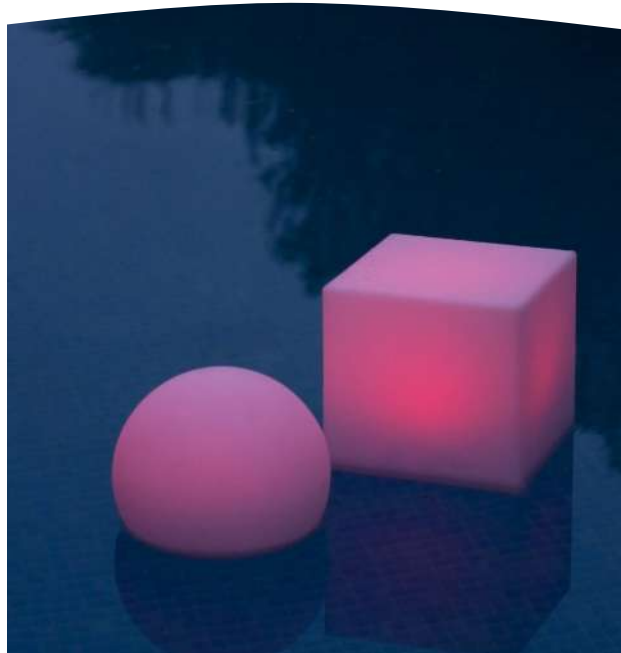

be happy

+34 968 97 88 06
info@newgarden.es
www.newgarden.es

FICHA TÉCNICA DE PRODUCTO DATASHEET

NOMBRE/NAME: Cuby 20 battery floating
REF.: LUMCB020WLNW **EAN:** 8436558740792

ME GUSTA SALIR
I LIKE GOING OUT

SOY SUPER FUERTE
I AM VERY STRONG

SOY LIGERO
I AM LIGHTWEIGHT

RECICLAME
RECYCLE ME

SOY FLOTANTE
I AM FLOATING

Material: Polietileno/Polyethylene

Pallet EU 80x120x180: 40 unds/units